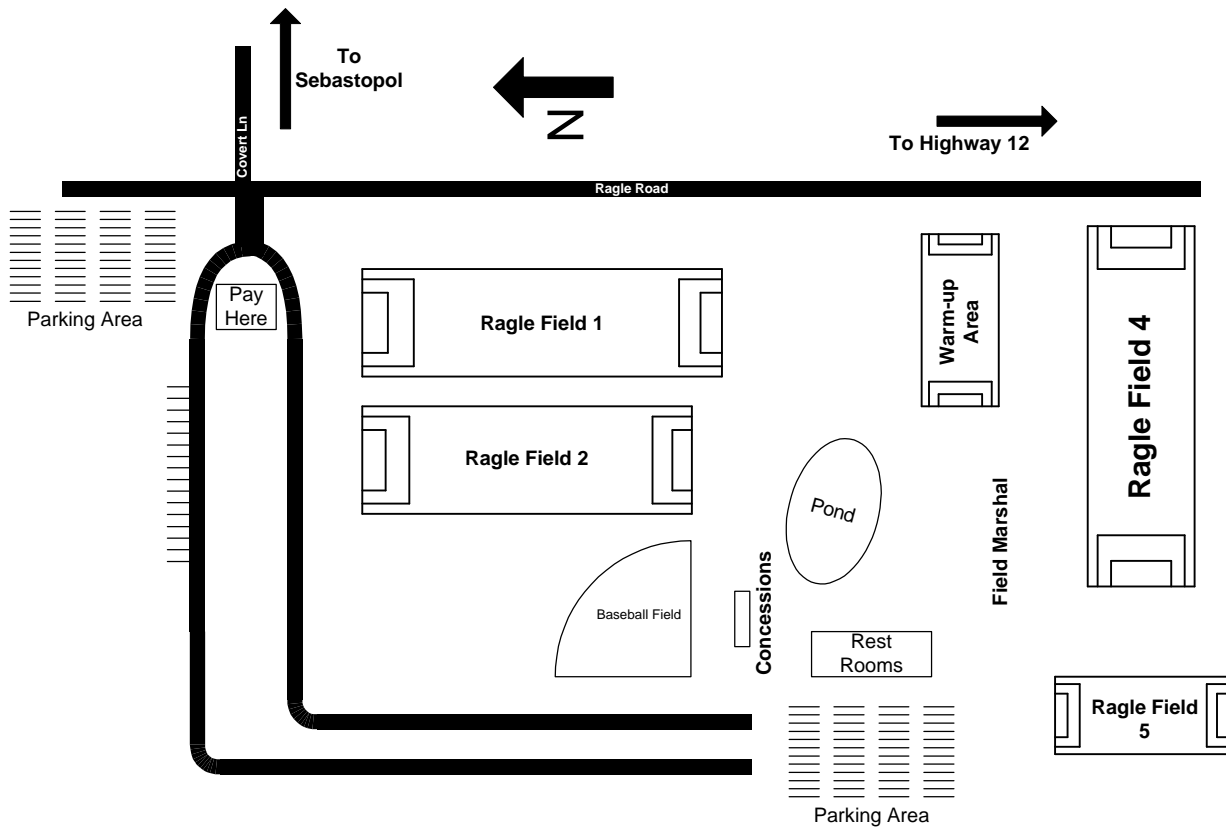

WESCO Apple Classic

Ragle Ranch Park Field Locator

Parking fees are required at Ragle Park. Parking across the street on Ragle Road is limited to 24 minutes between 8:00 a.m. and 6:00 p.m. and is **ENFORCED**, even on weekends. Parking on Covert Lane and other streets is free and without restrictions.